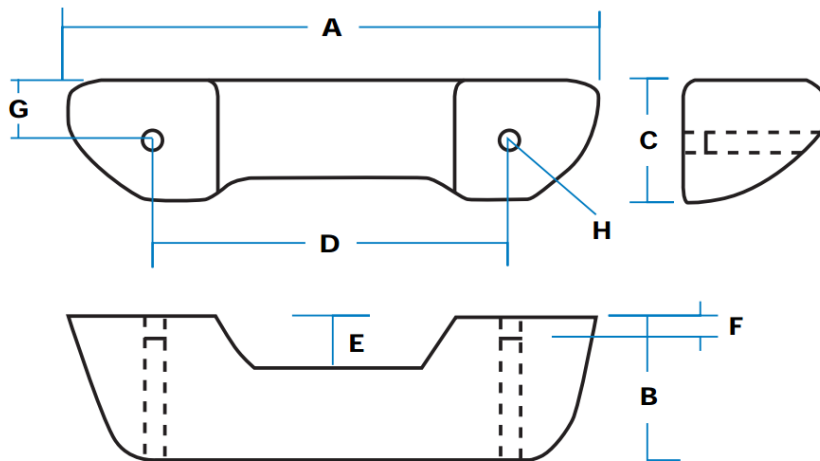

GG4 Universal Grab Handle / Armrest

Features

- Soft, padded surface for comfort
- Non-handed for universal fitting
- Can be used as a grab handle or even as an armrest for vehicular application
- Fixing holes normal (90°) to panel face, and below 'line of sight' for good visual appearance

Material

- High-density polyurethane foam around rigid steel 'former', black textured finish

Product Performance

- Meets EC 95/28/CE regulation for combustibility (less than 100 mm per minute)

GG4-G01227
(Can be used as either
Grab Handle or Armrest)

Part No.	A	B	C	D	E	F	G	H
GG4-G01227	222	60	50	148	24	8	25	6.5